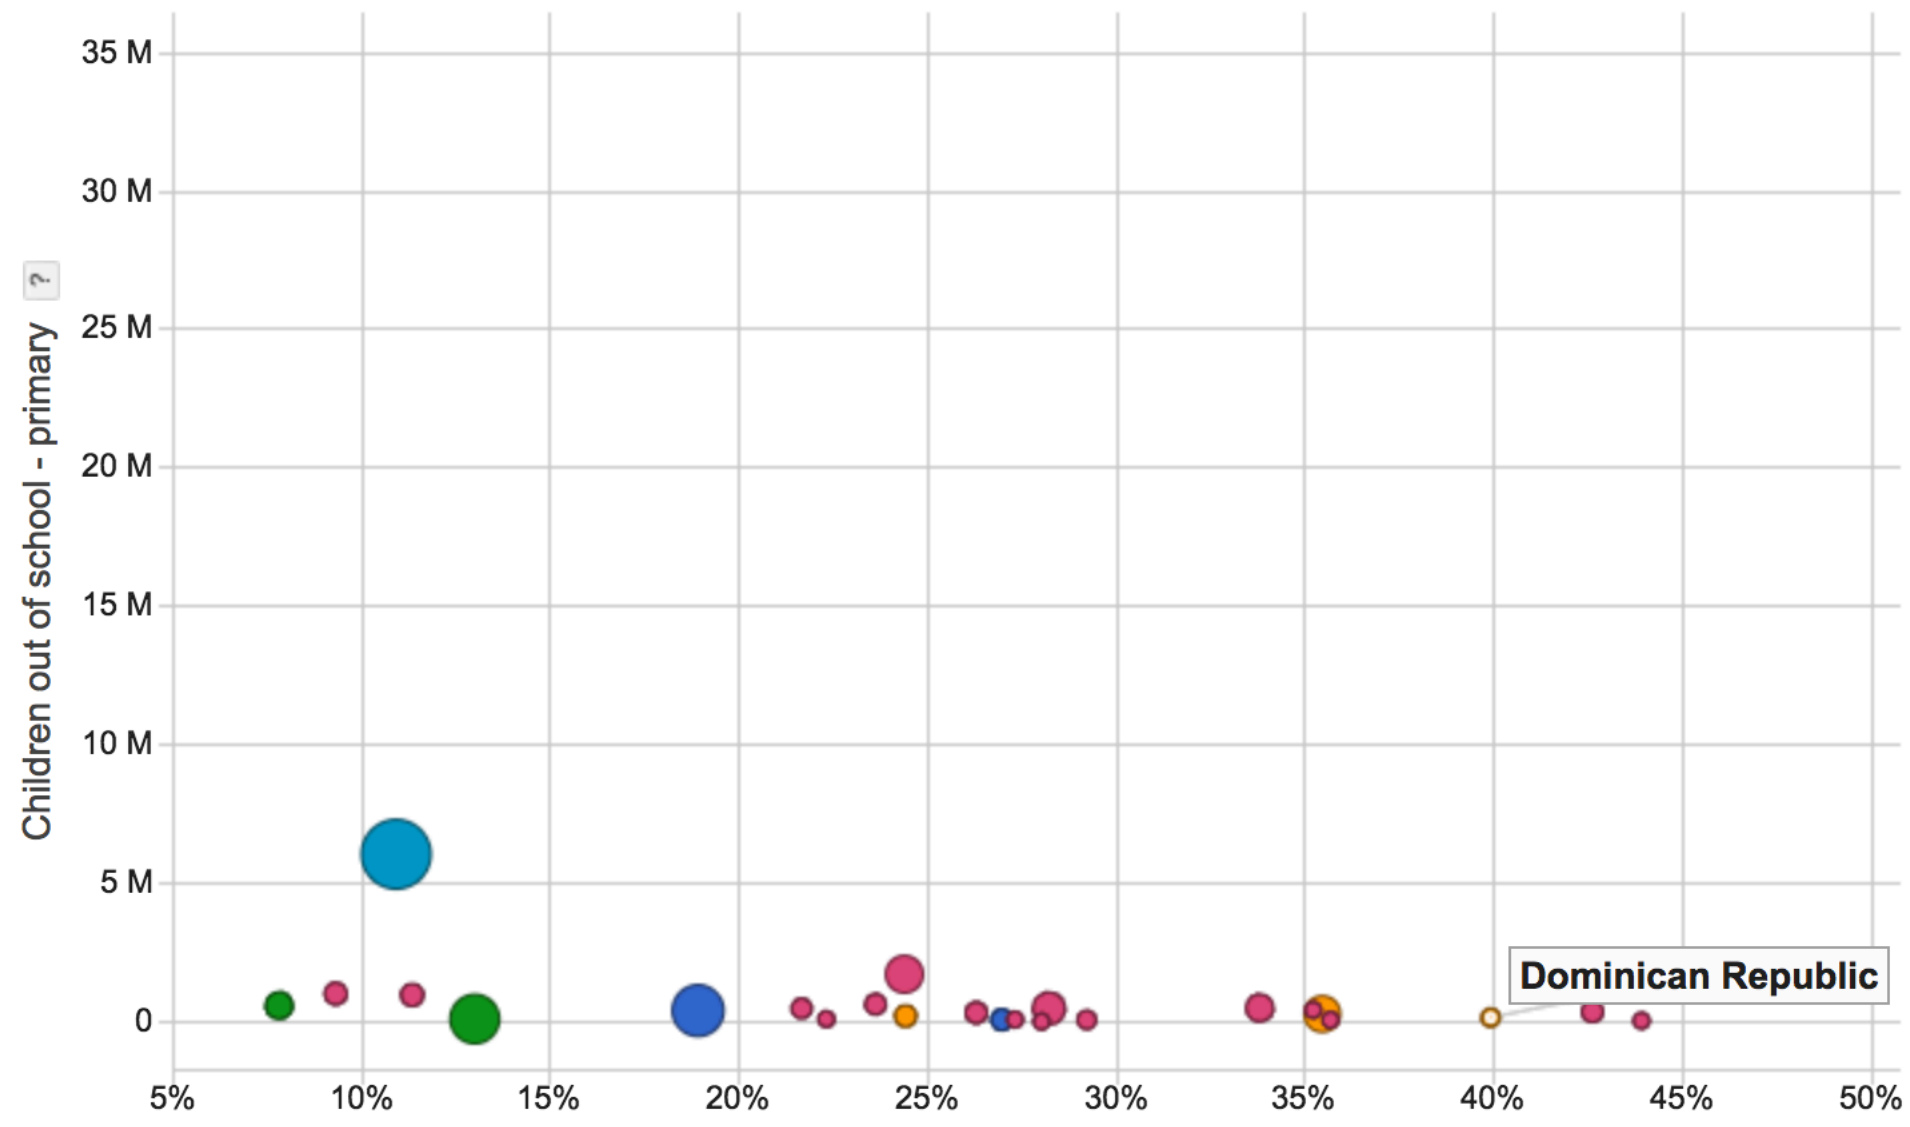

Public Data

- World Development Indicators
 - Economic Policy and Debt
 - Education
 - Environment
 - Financial Sector
 - Health

Clear

Compare by Country

Region Color

Lending Type All

Income Level All

- Netherlands
- New Caledonia
- New Zealand
- Nicaragua
- Niger
- ...

Clear selections

Gender

Urbans/Rurals

Education Levels primary

preprimary

primary

secondary

Countries ?

Region ?

- East Asia & Pacific
- Europe & Central Asia
- Latin America & Caribbean
- Middle East & North Africa
- North America
- South Asia
- Sub-Saharan Africa

Population ?

Data from World Bank Last updated: Sep 18, 2017